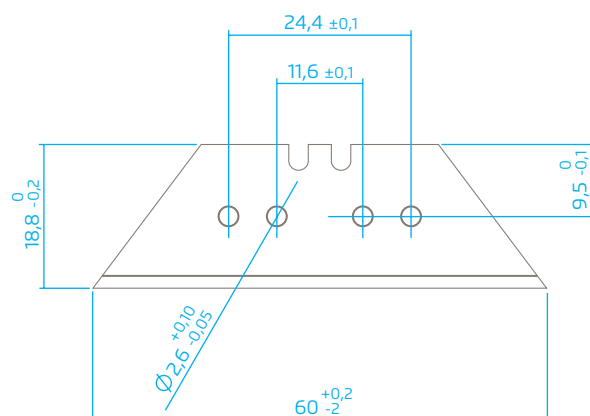

TECHNICAL DATA SHEET

TRAPEZOID BLADE NO. 61329

TRAPEZOID BLADE NO. 61329 from MARTOR is a high-quality blade made of steel. It is very sharp and has two cutting edges that can be used one after the other for a long service life. The wide ground edge makes cutting easier. The blade is 60 mm long, 19 mm wide and 0.90 mm thick.

TRAPEZOID BLADE NO. 61329 is available under order number 61329.50 in a magazine of 10.

PRODUCT DETAILS

Order No.	NO. 61329.50
Blade size (L x W)	60 x 19 mm
Material thickness	0.90 mm
Weight Blade	5.0 g
Basic material	Steel
Ground	deep-edged, 2-sided ground-edge
Blade facets	Double bevel edge-ground
Blade characteristics	2-cutting edge blade

PACKAGING DETAILS

Packaging unit (PU)	10 in magazine
Size PU	66 x 36 x 16.5 mm
Weight PU	66.0 g
EAN Code PU	4002632921681
Quantity in outer pack	10 magazines
Size outer pack	166 x 69 x 38.0 mm
Weight outer pack	690 g
EAN Code outer pack	4002632973000
Customs tariff number	82119400